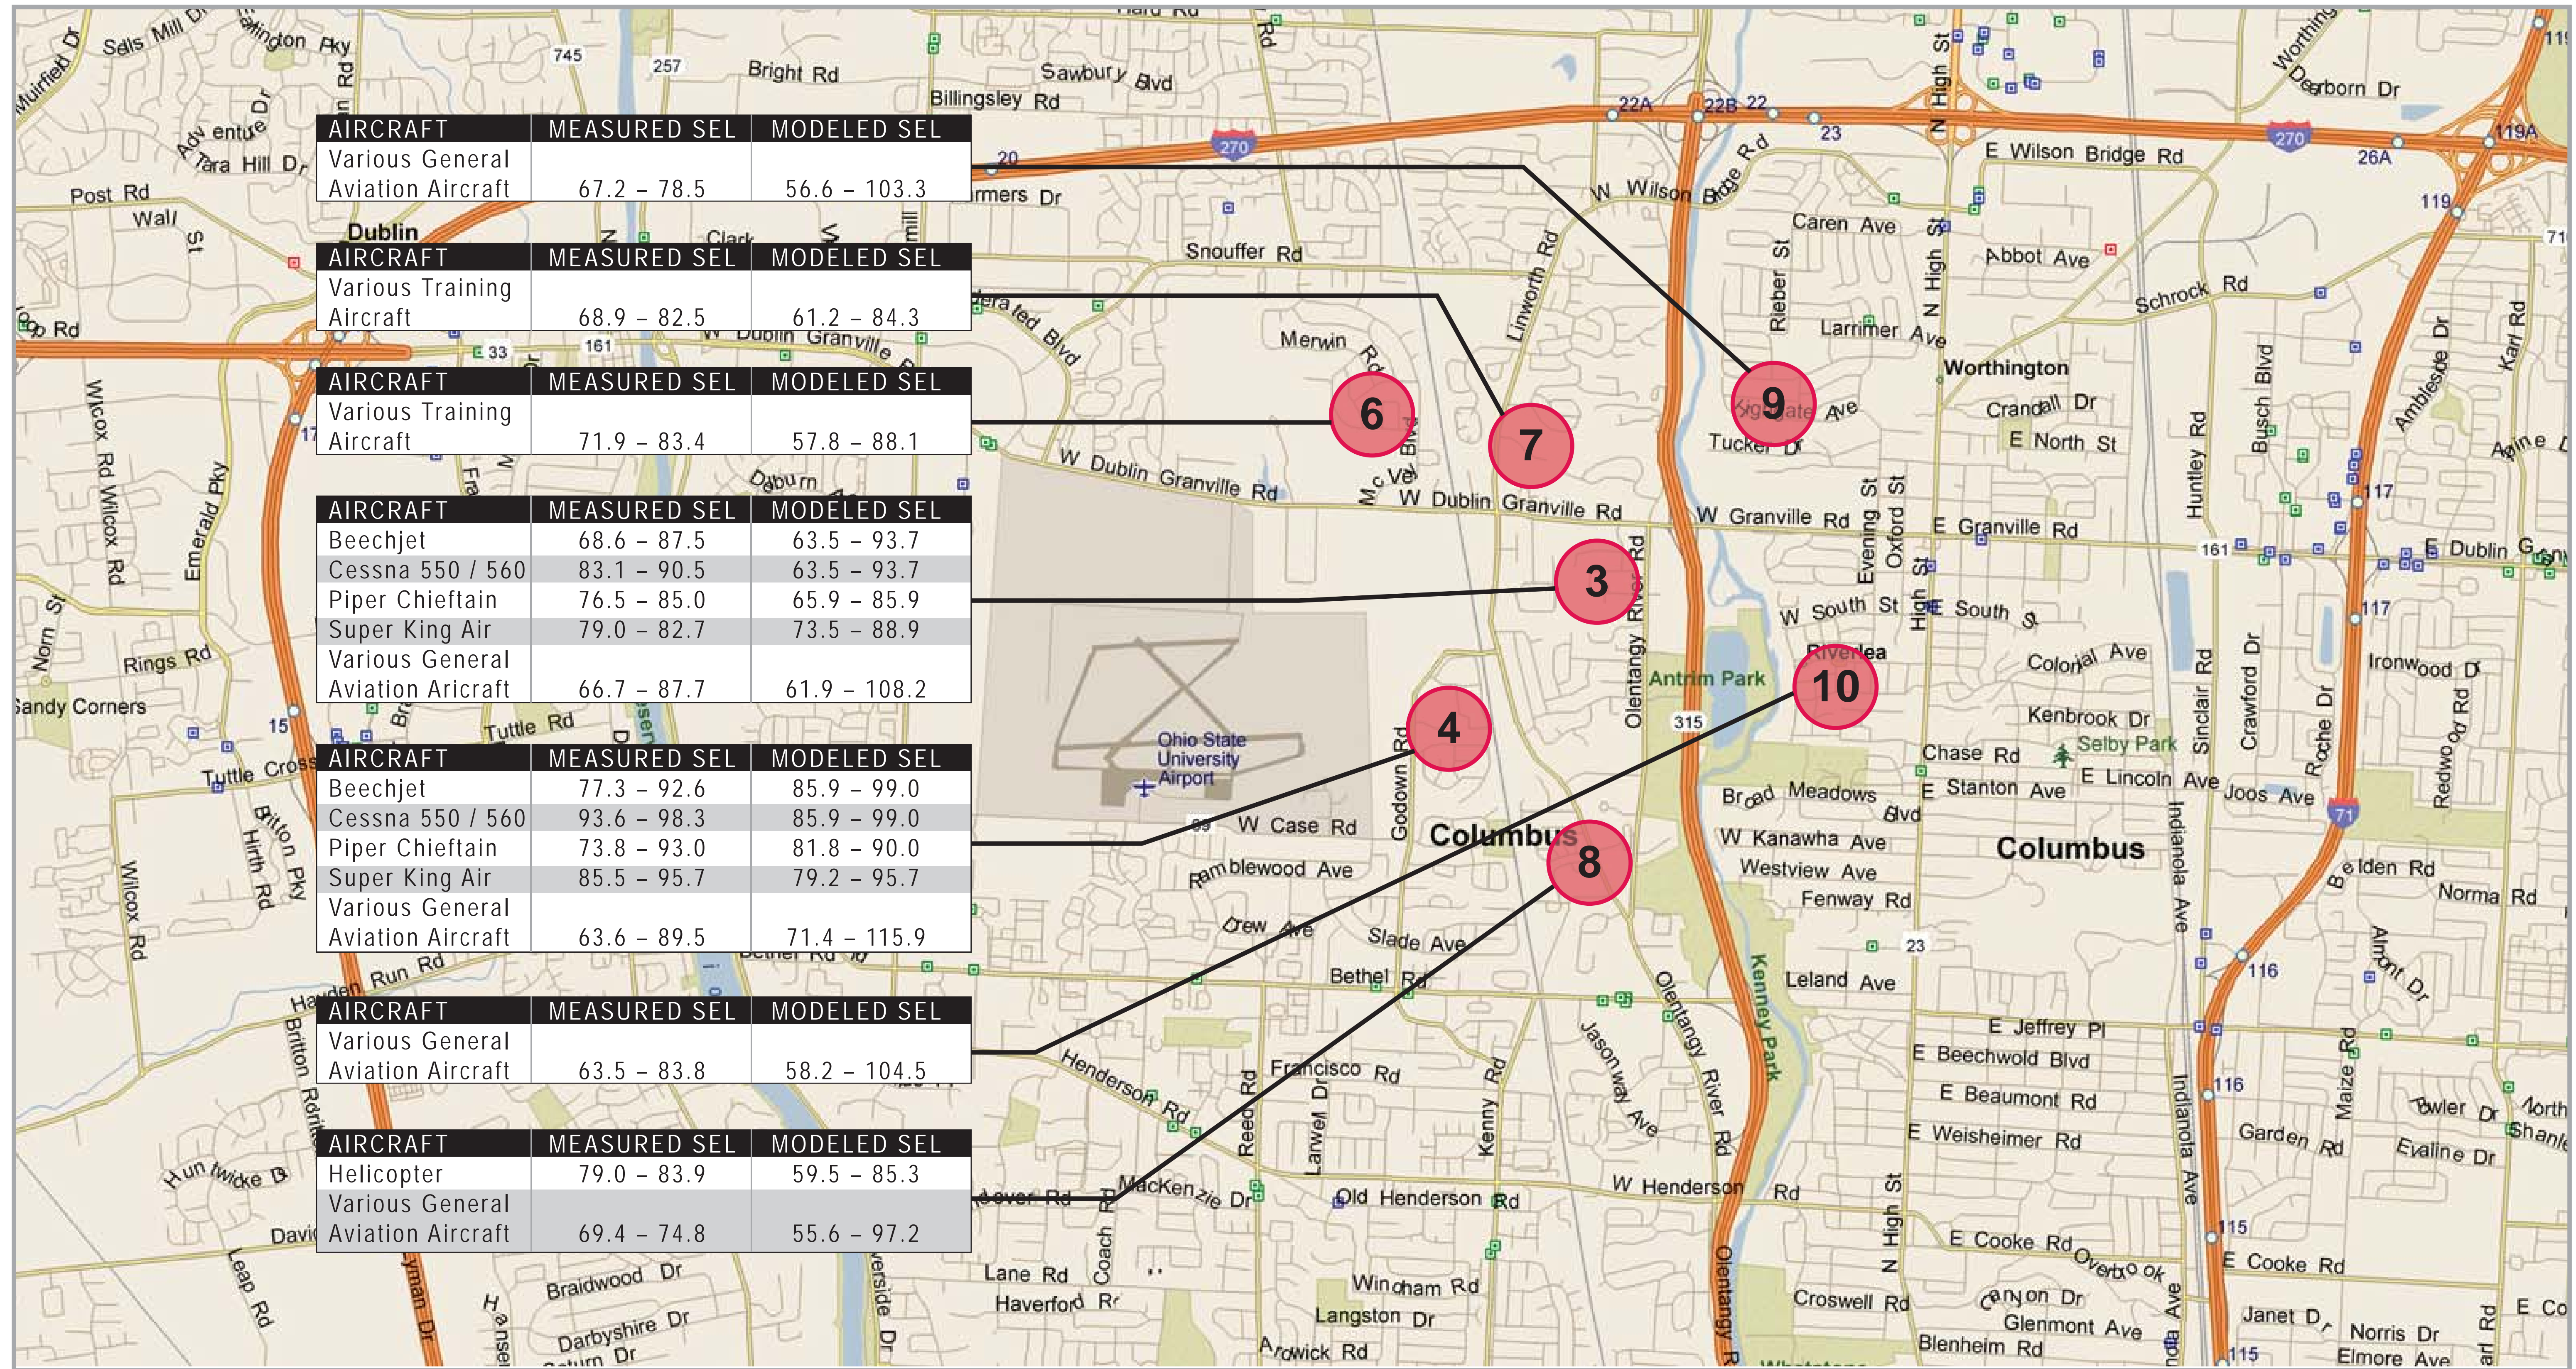

The Ohio State University Airport Part 150 Study

Noise Measurement Analysis

The Ohio State University Airport